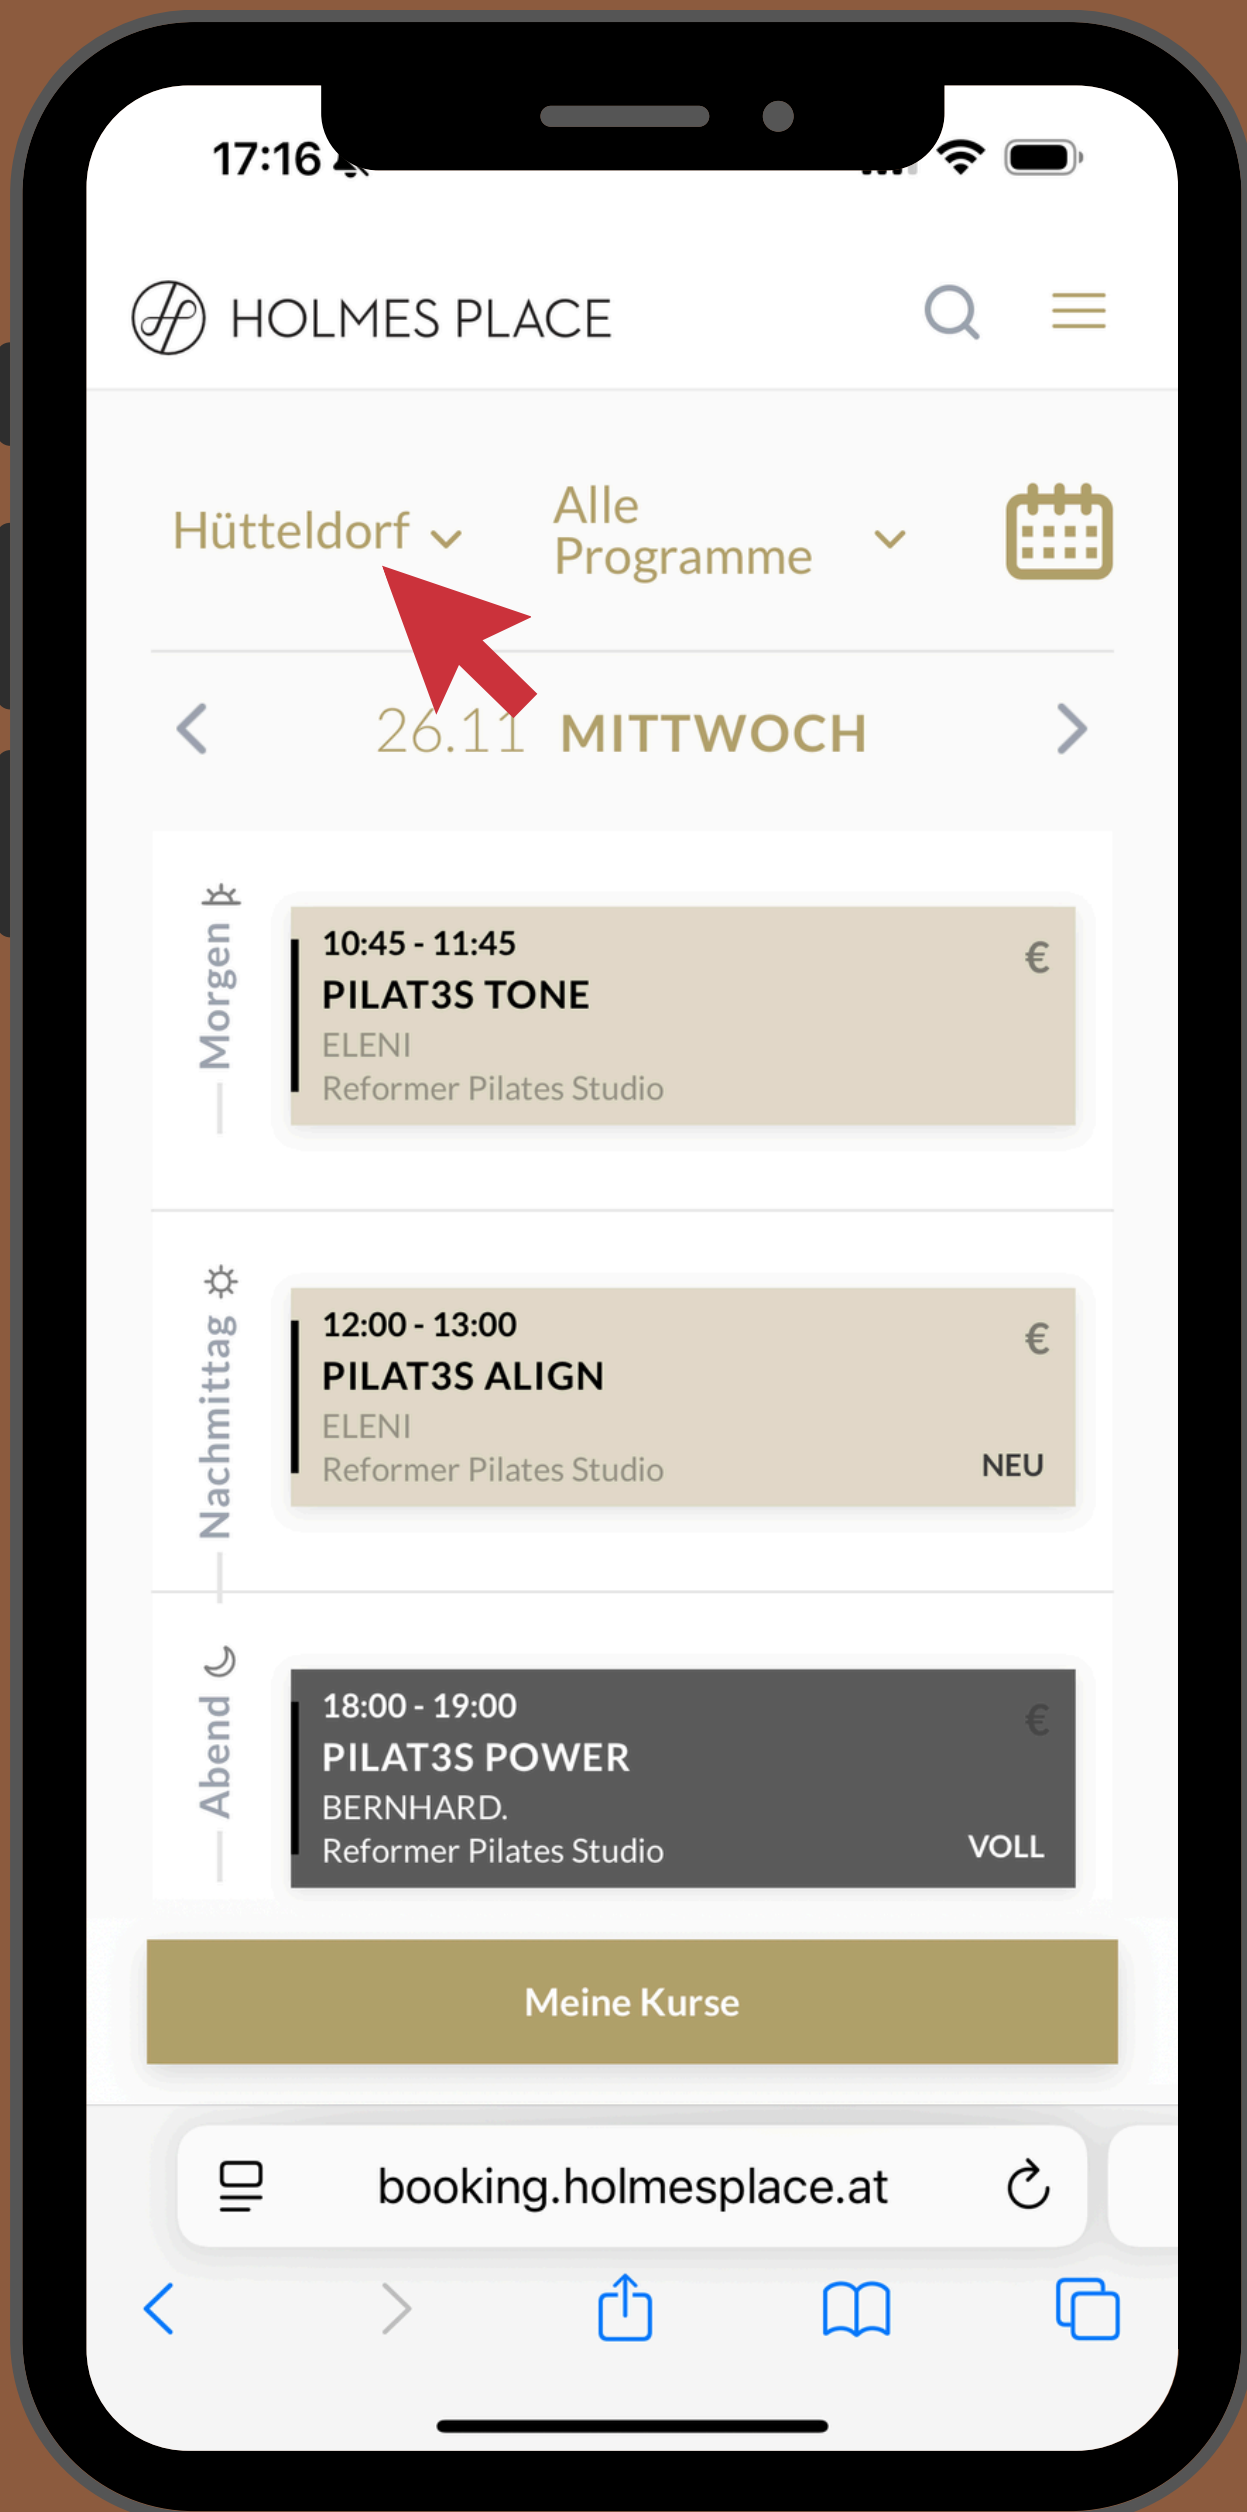

Security code

3 digits

 Pay €68.00

booking.holmesplace.at

This is where you can change the club.

This is where you can change the date.

Tap the arrows to change the day.

Rotate your phone if you wish to see the full week.