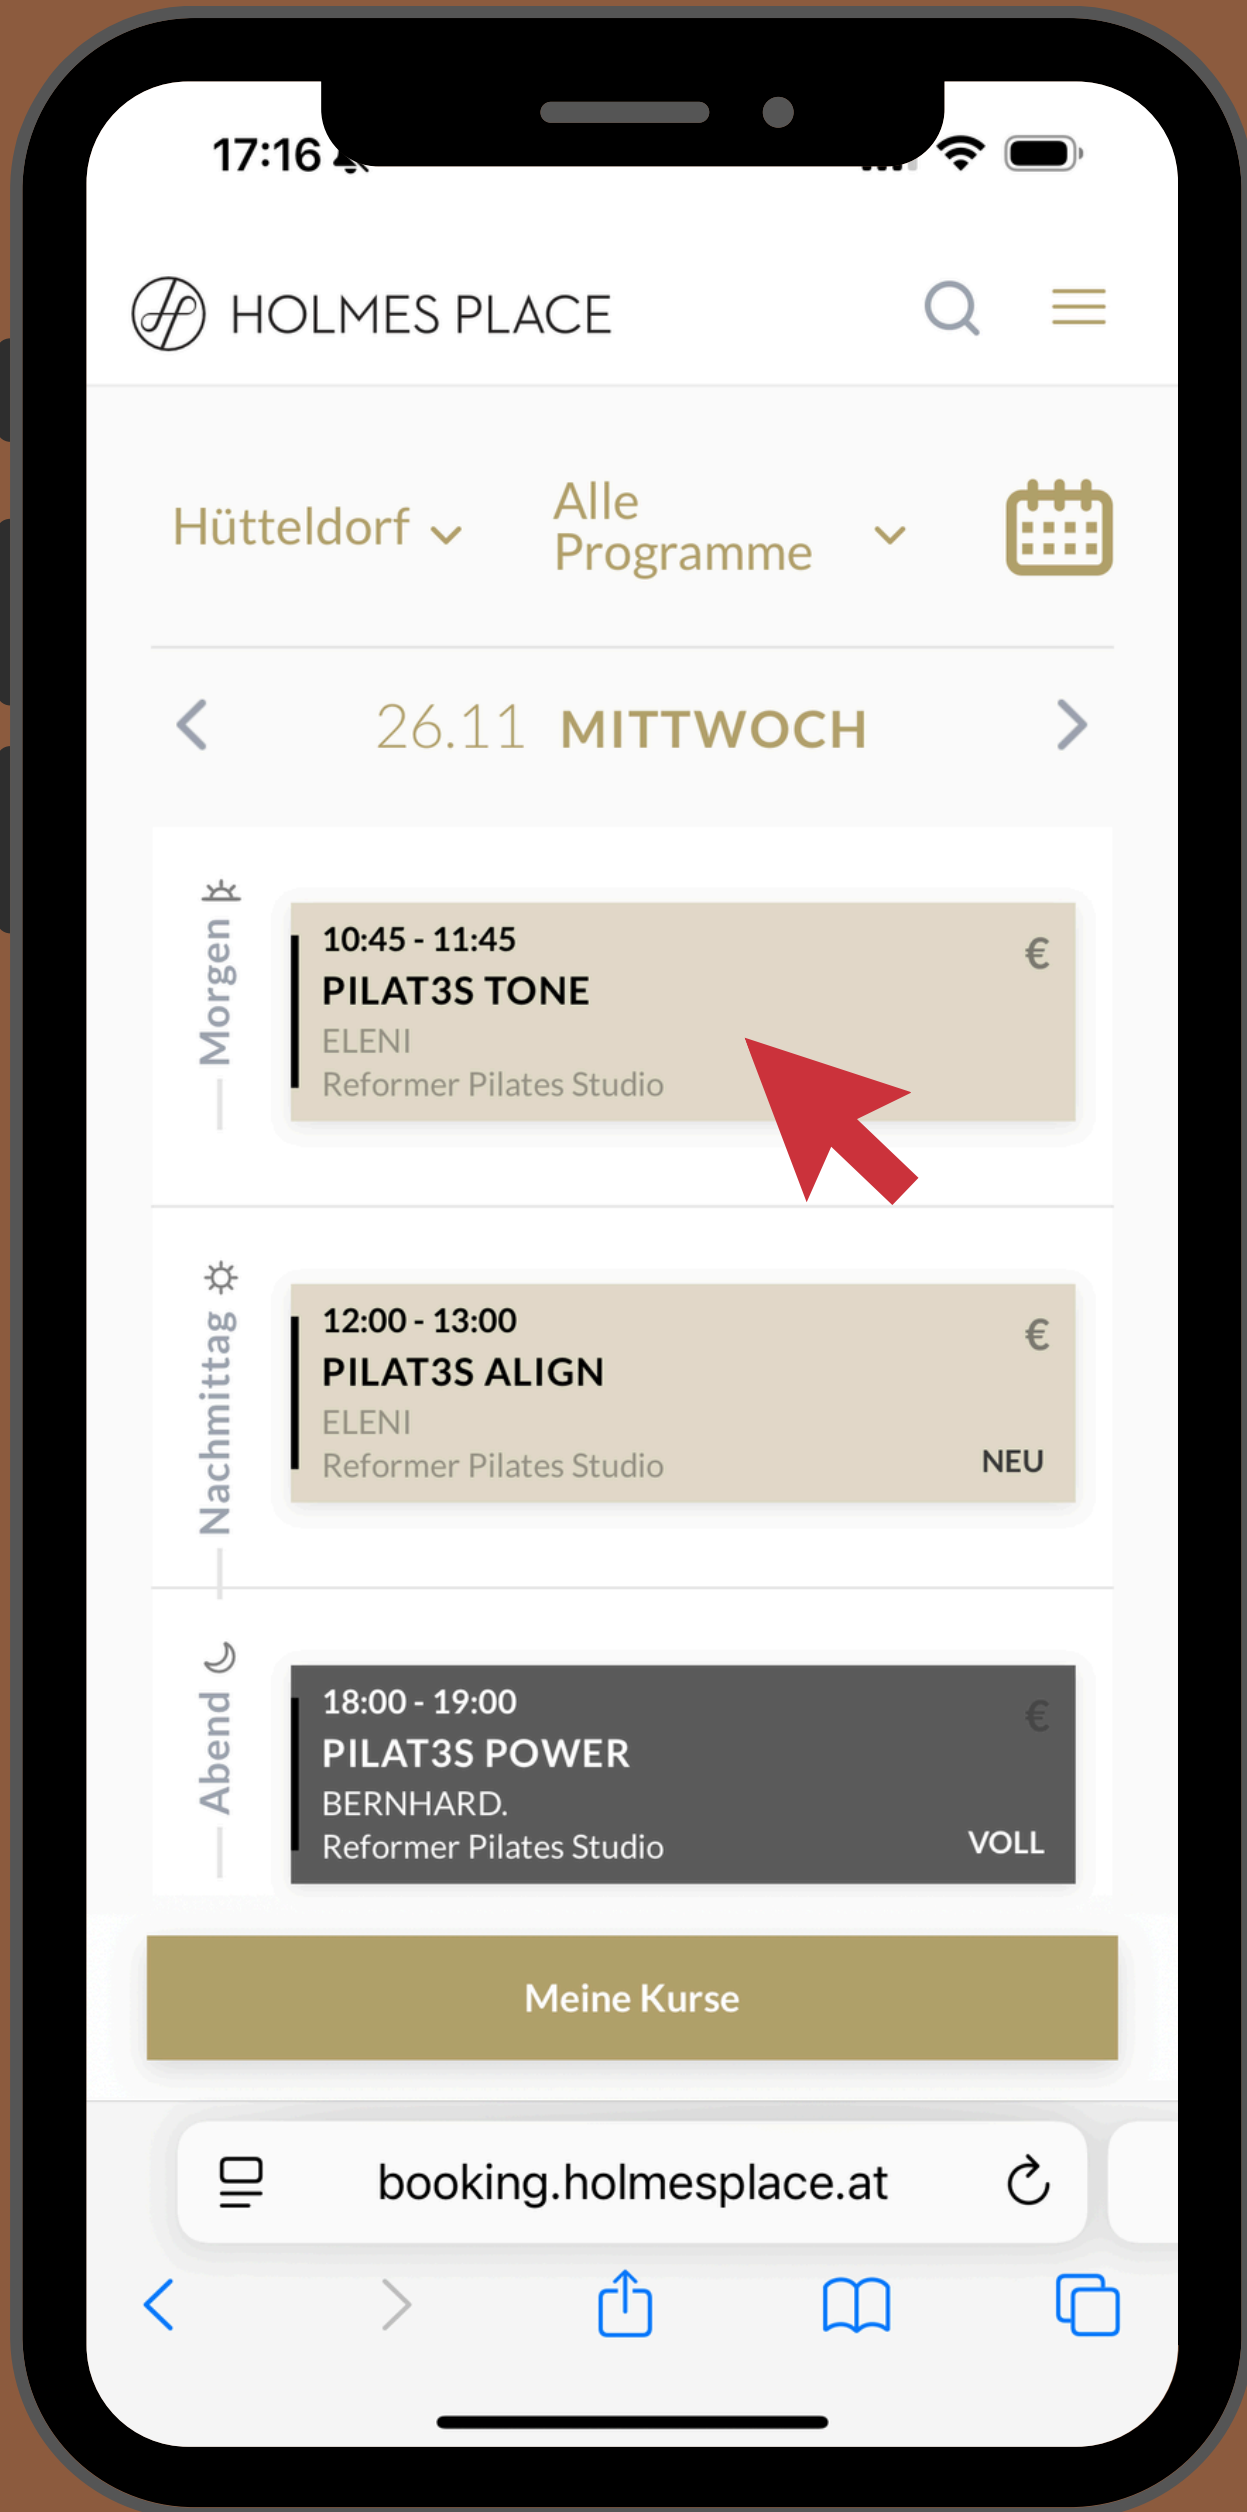

Security code

3 digits

 Pay €68.00

booking.holmesplace.at

This is where you can change the club.

This is where you can change the date.

Tap the arrows to change the day.

Rotate your phone if you wish to see the full week.