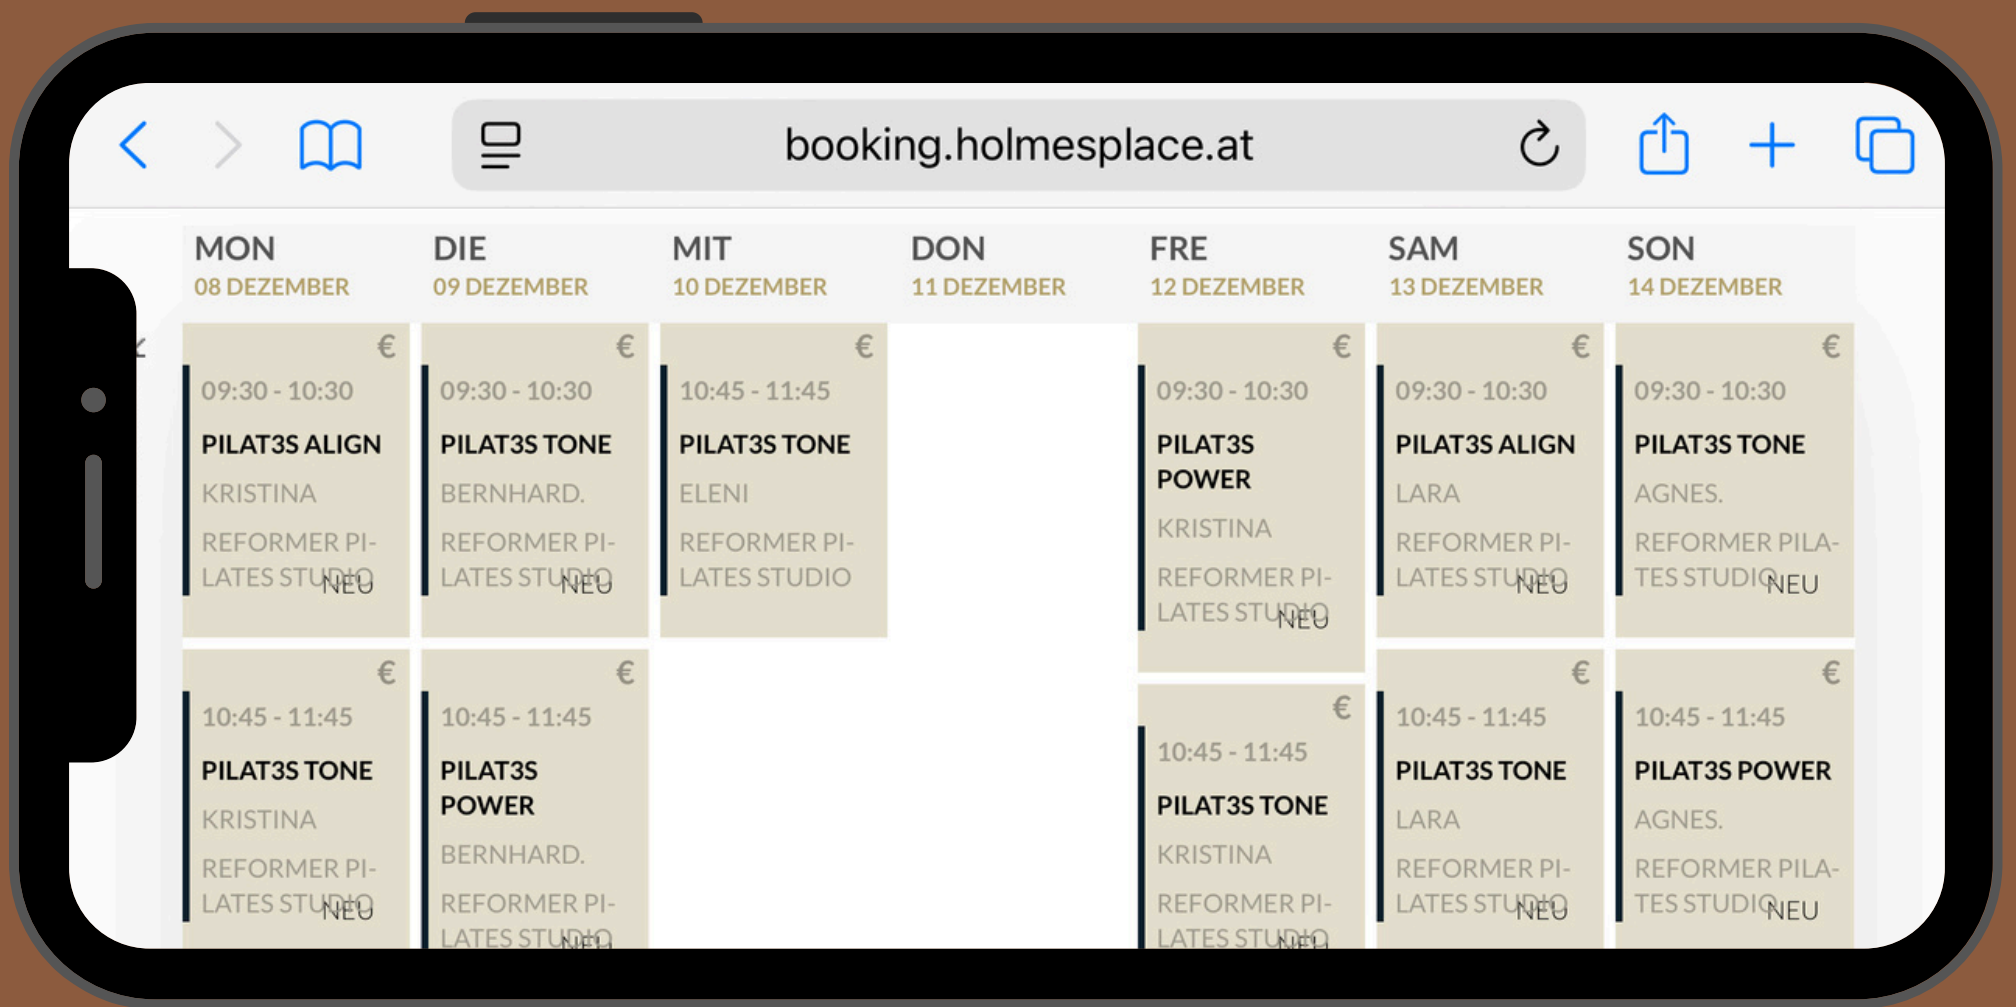

Security code

3 digits

 Pay €68.00

booking.holmesplace.at

This is where you can change the club.

This is where you can change the date.

Tap the arrows to change the day.

Rotate your phone if you wish to see the full week.

Select your class.

17:17

CONDITIONING

PILAT3S TONE

Buchen für 1 clip

club	Hütteldorf
Ort	Reformer Pilates Studio
Uhrzeit	10:45 - 11:45
Ausbilder	 ELENI
Kapazität	7/11

All bookings can be found here.

Cancel at your earliest convenience if you cannot attend.

Red bookings are waiting list bookings.

Please read the booking guidelines carefully.

If you experience any issues, please refresh the website.

If you continue to experience issues, please sign out and back in again.