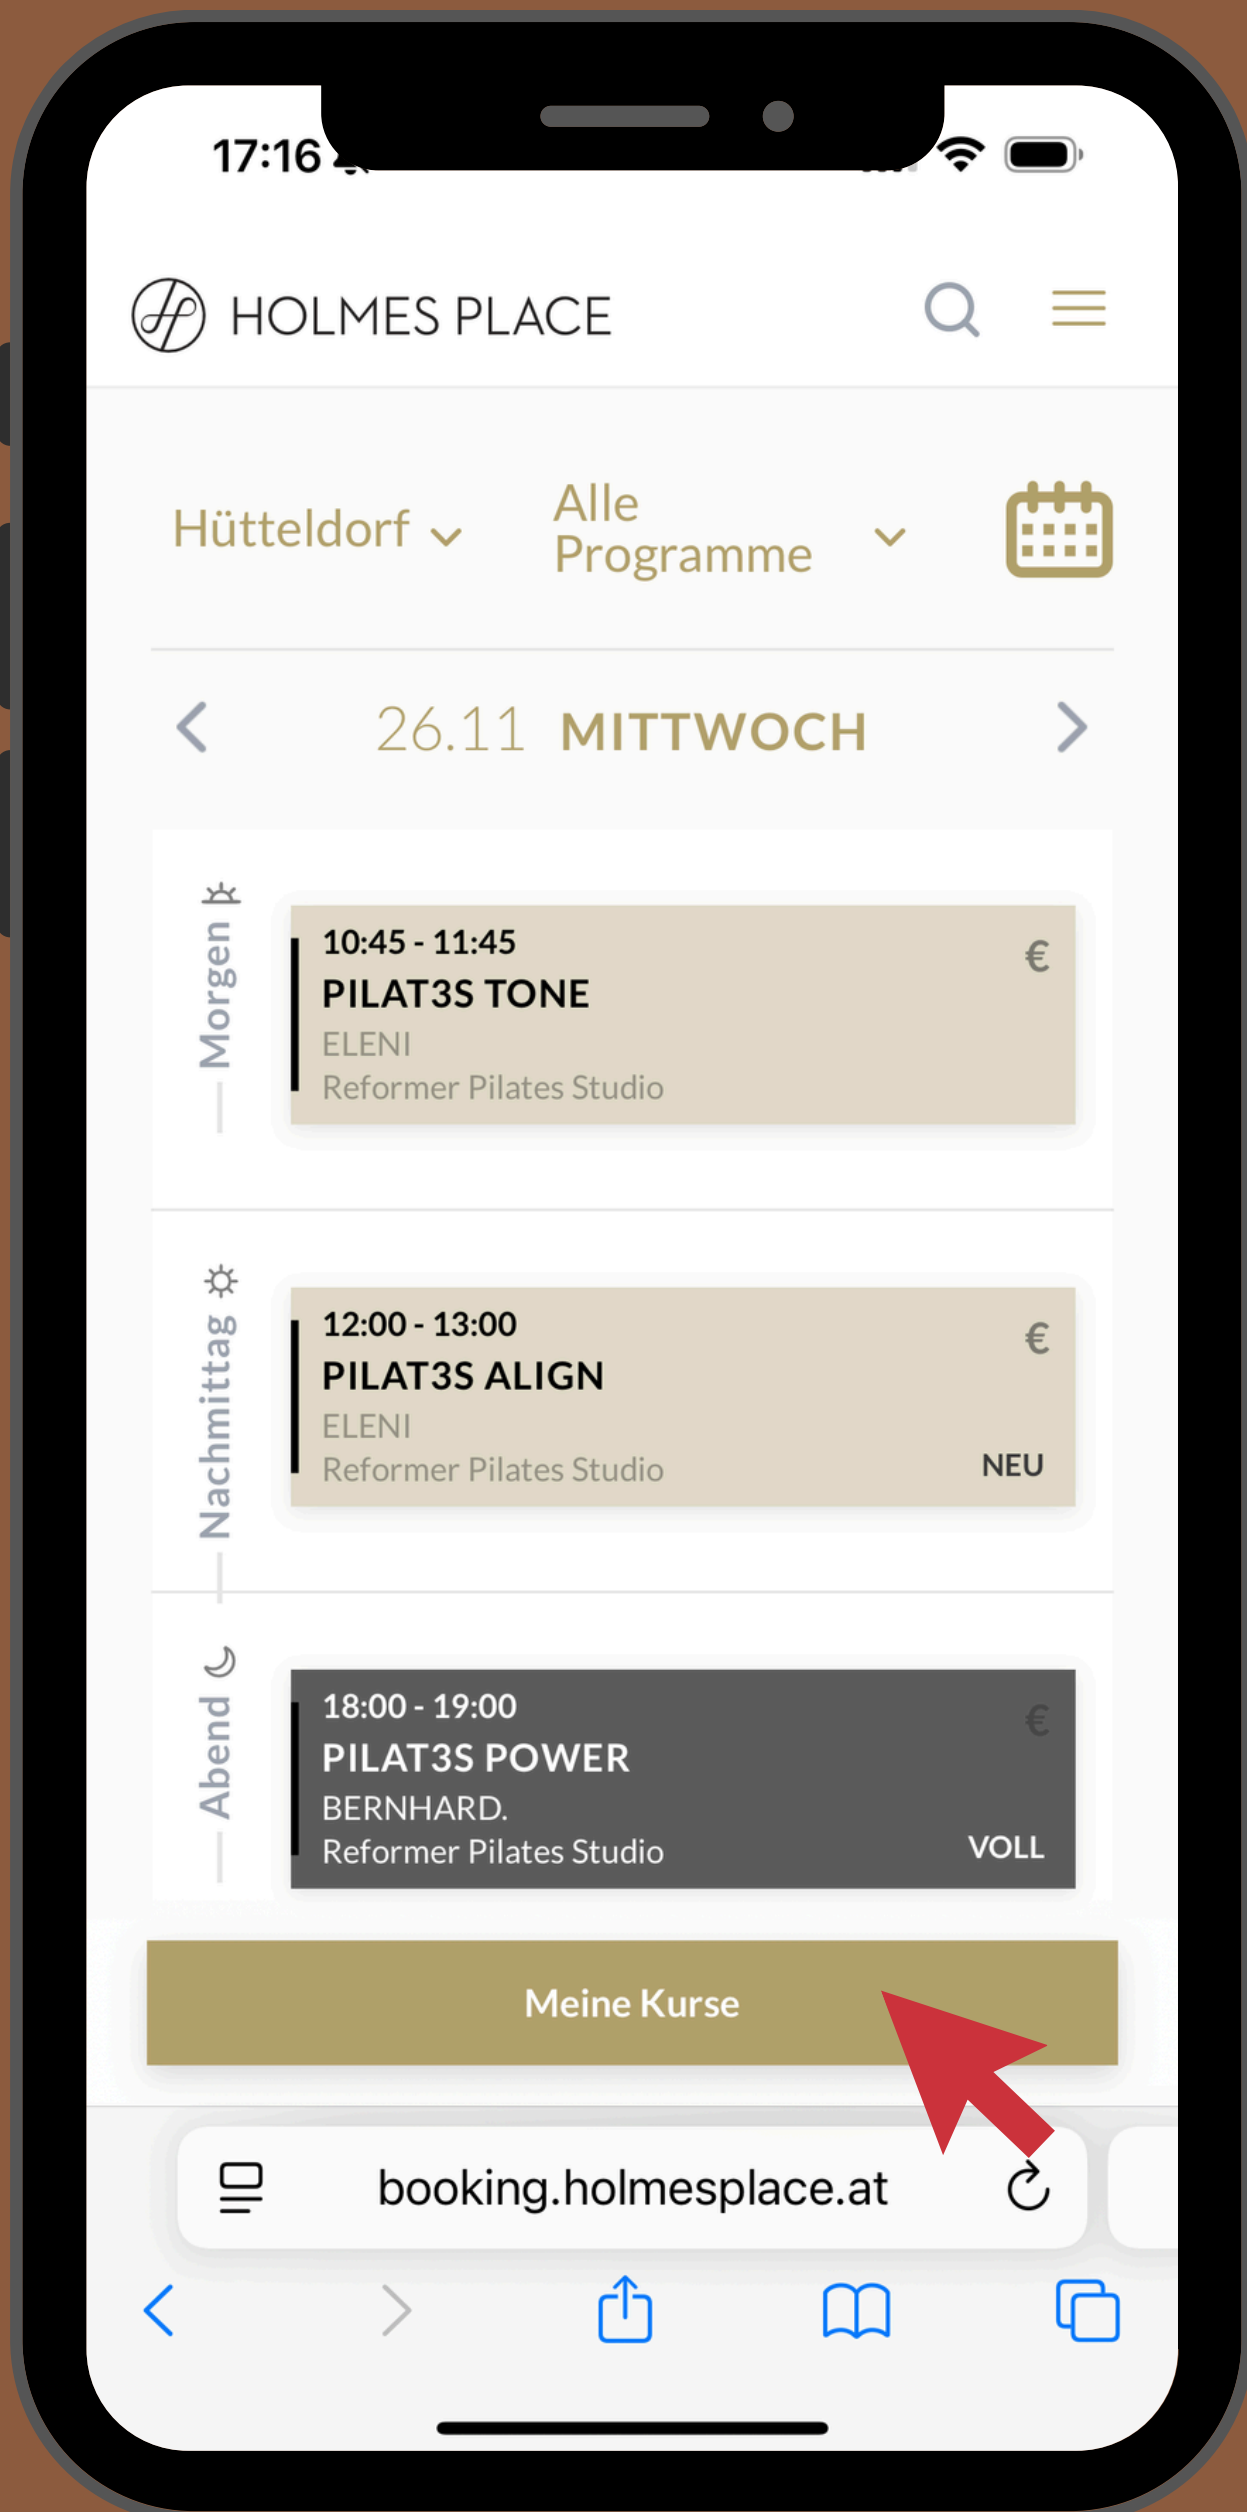

Security code

3 digits

 Pay €68.00

booking.holmesplace.at

This is where you can change the club.

This is where you can change the date.

Tap the arrows to change the day.

Rotate your phone if you wish to see the full week.

Select your class.

17:17

CONDITIONING

PILAT3S TONE

Buchen für 1 clip

club	Hütteldorf
Ort	Reformer Pilates Studio
Uhrzeit	10:45 - 11:45
Ausbilder	 ELENI
Kapazität	7/11

All bookings can be found here.

Cancel at your earliest convenience if you cannot attend.