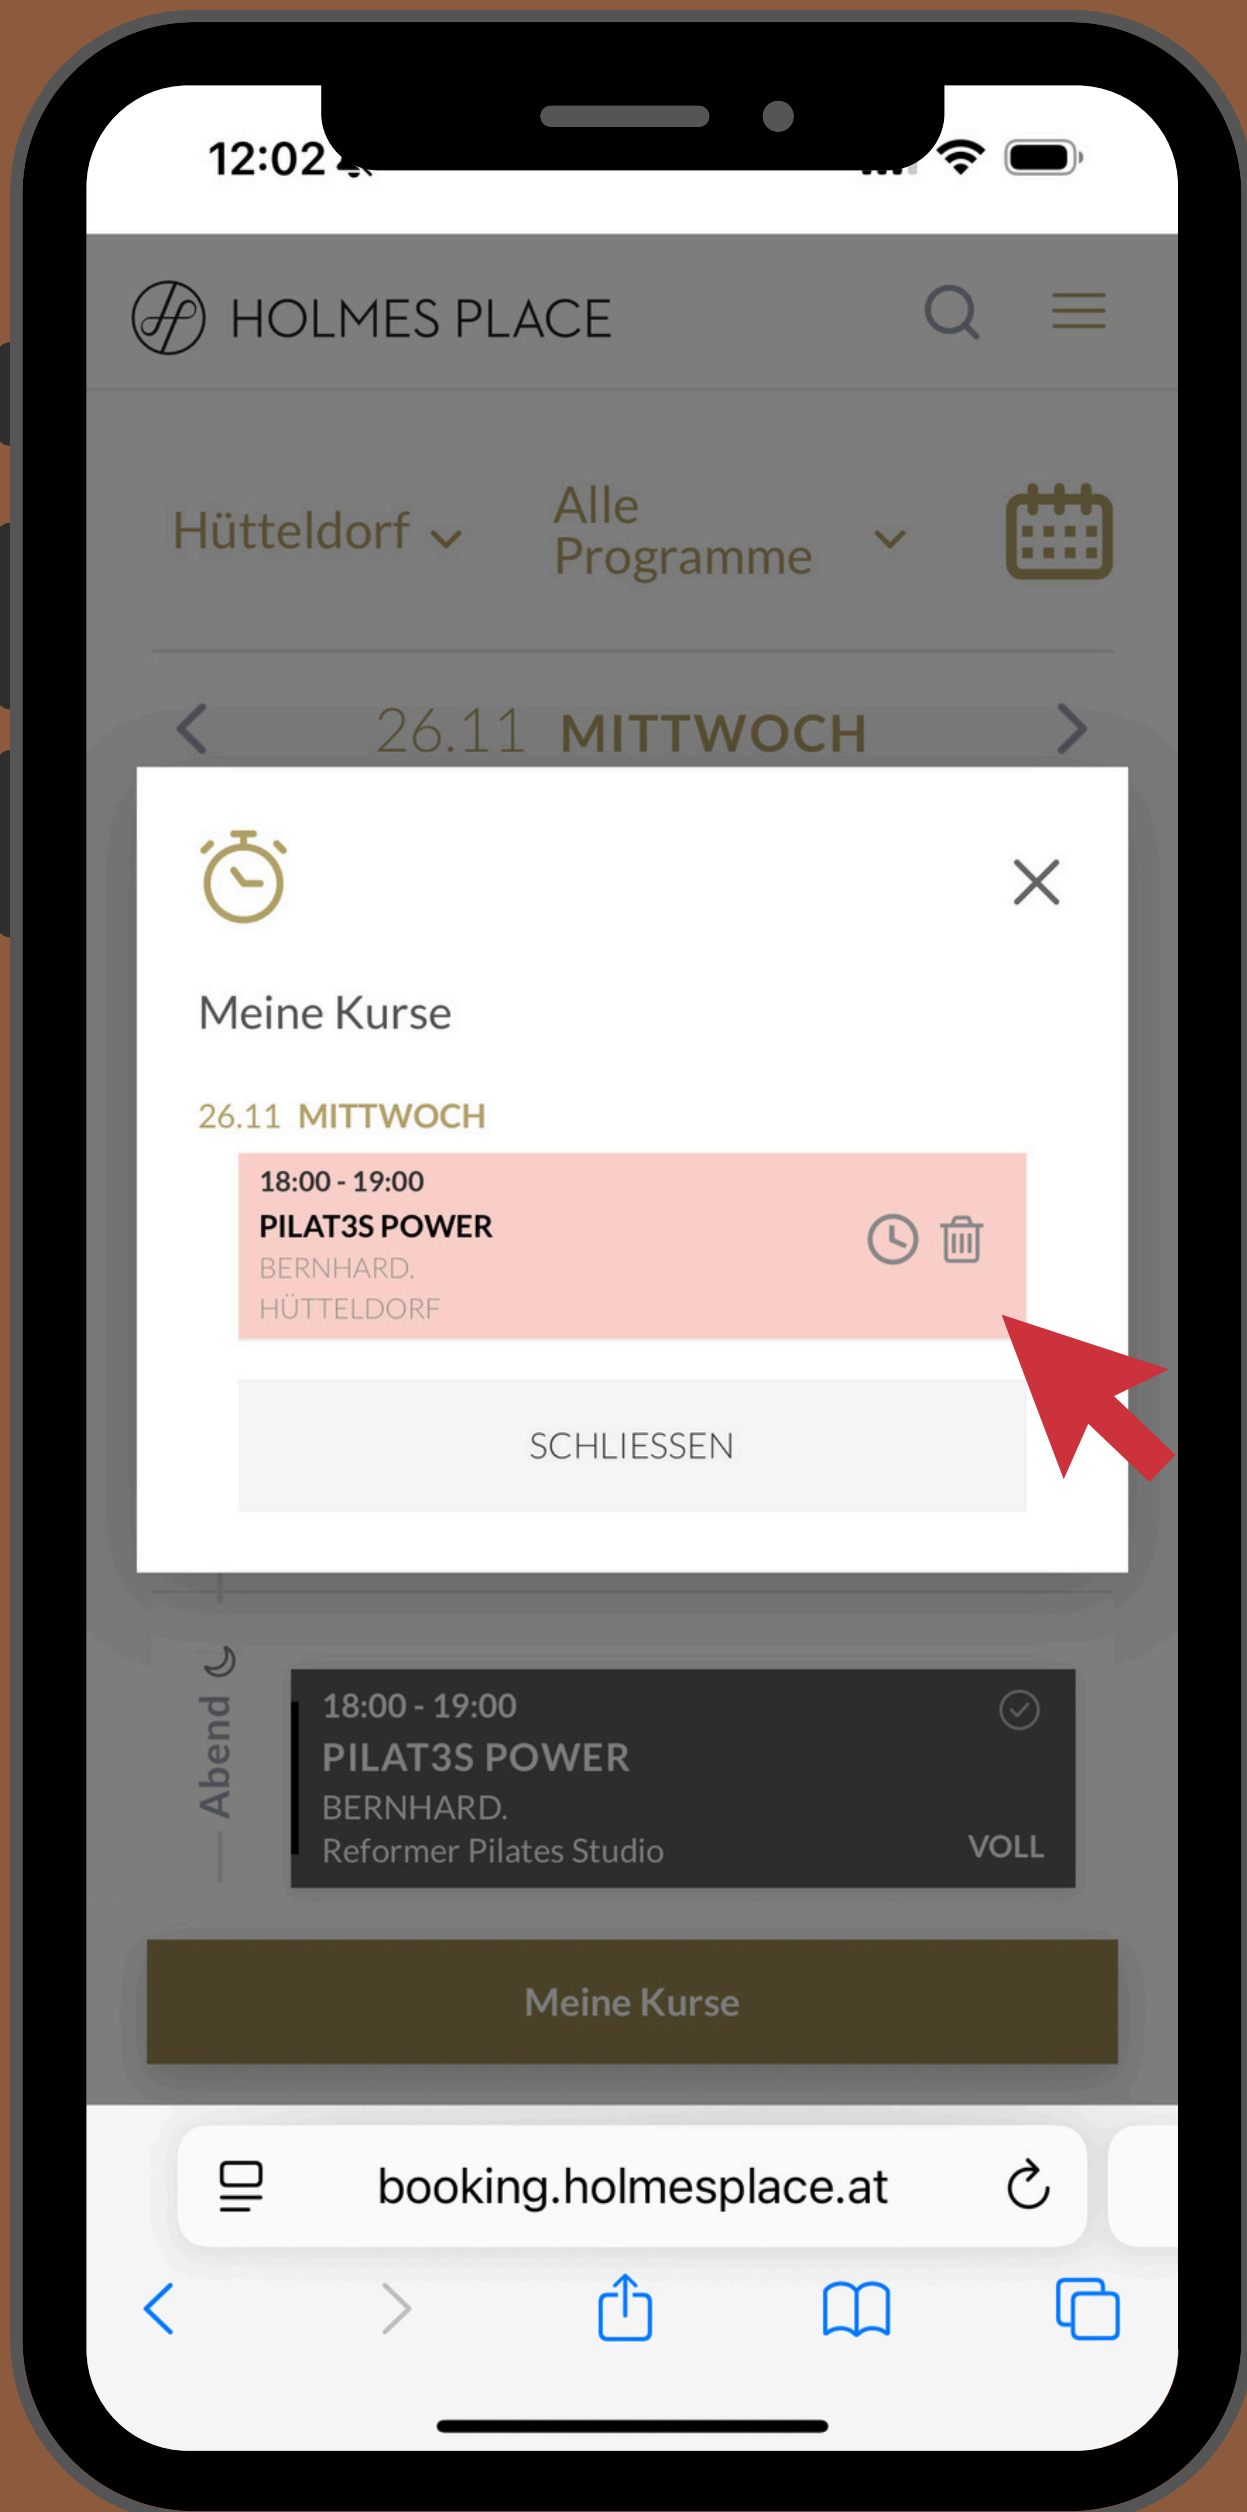

Cancel at your earliest convenience if you cannot attend.

Red bookings are waiting list bookings.