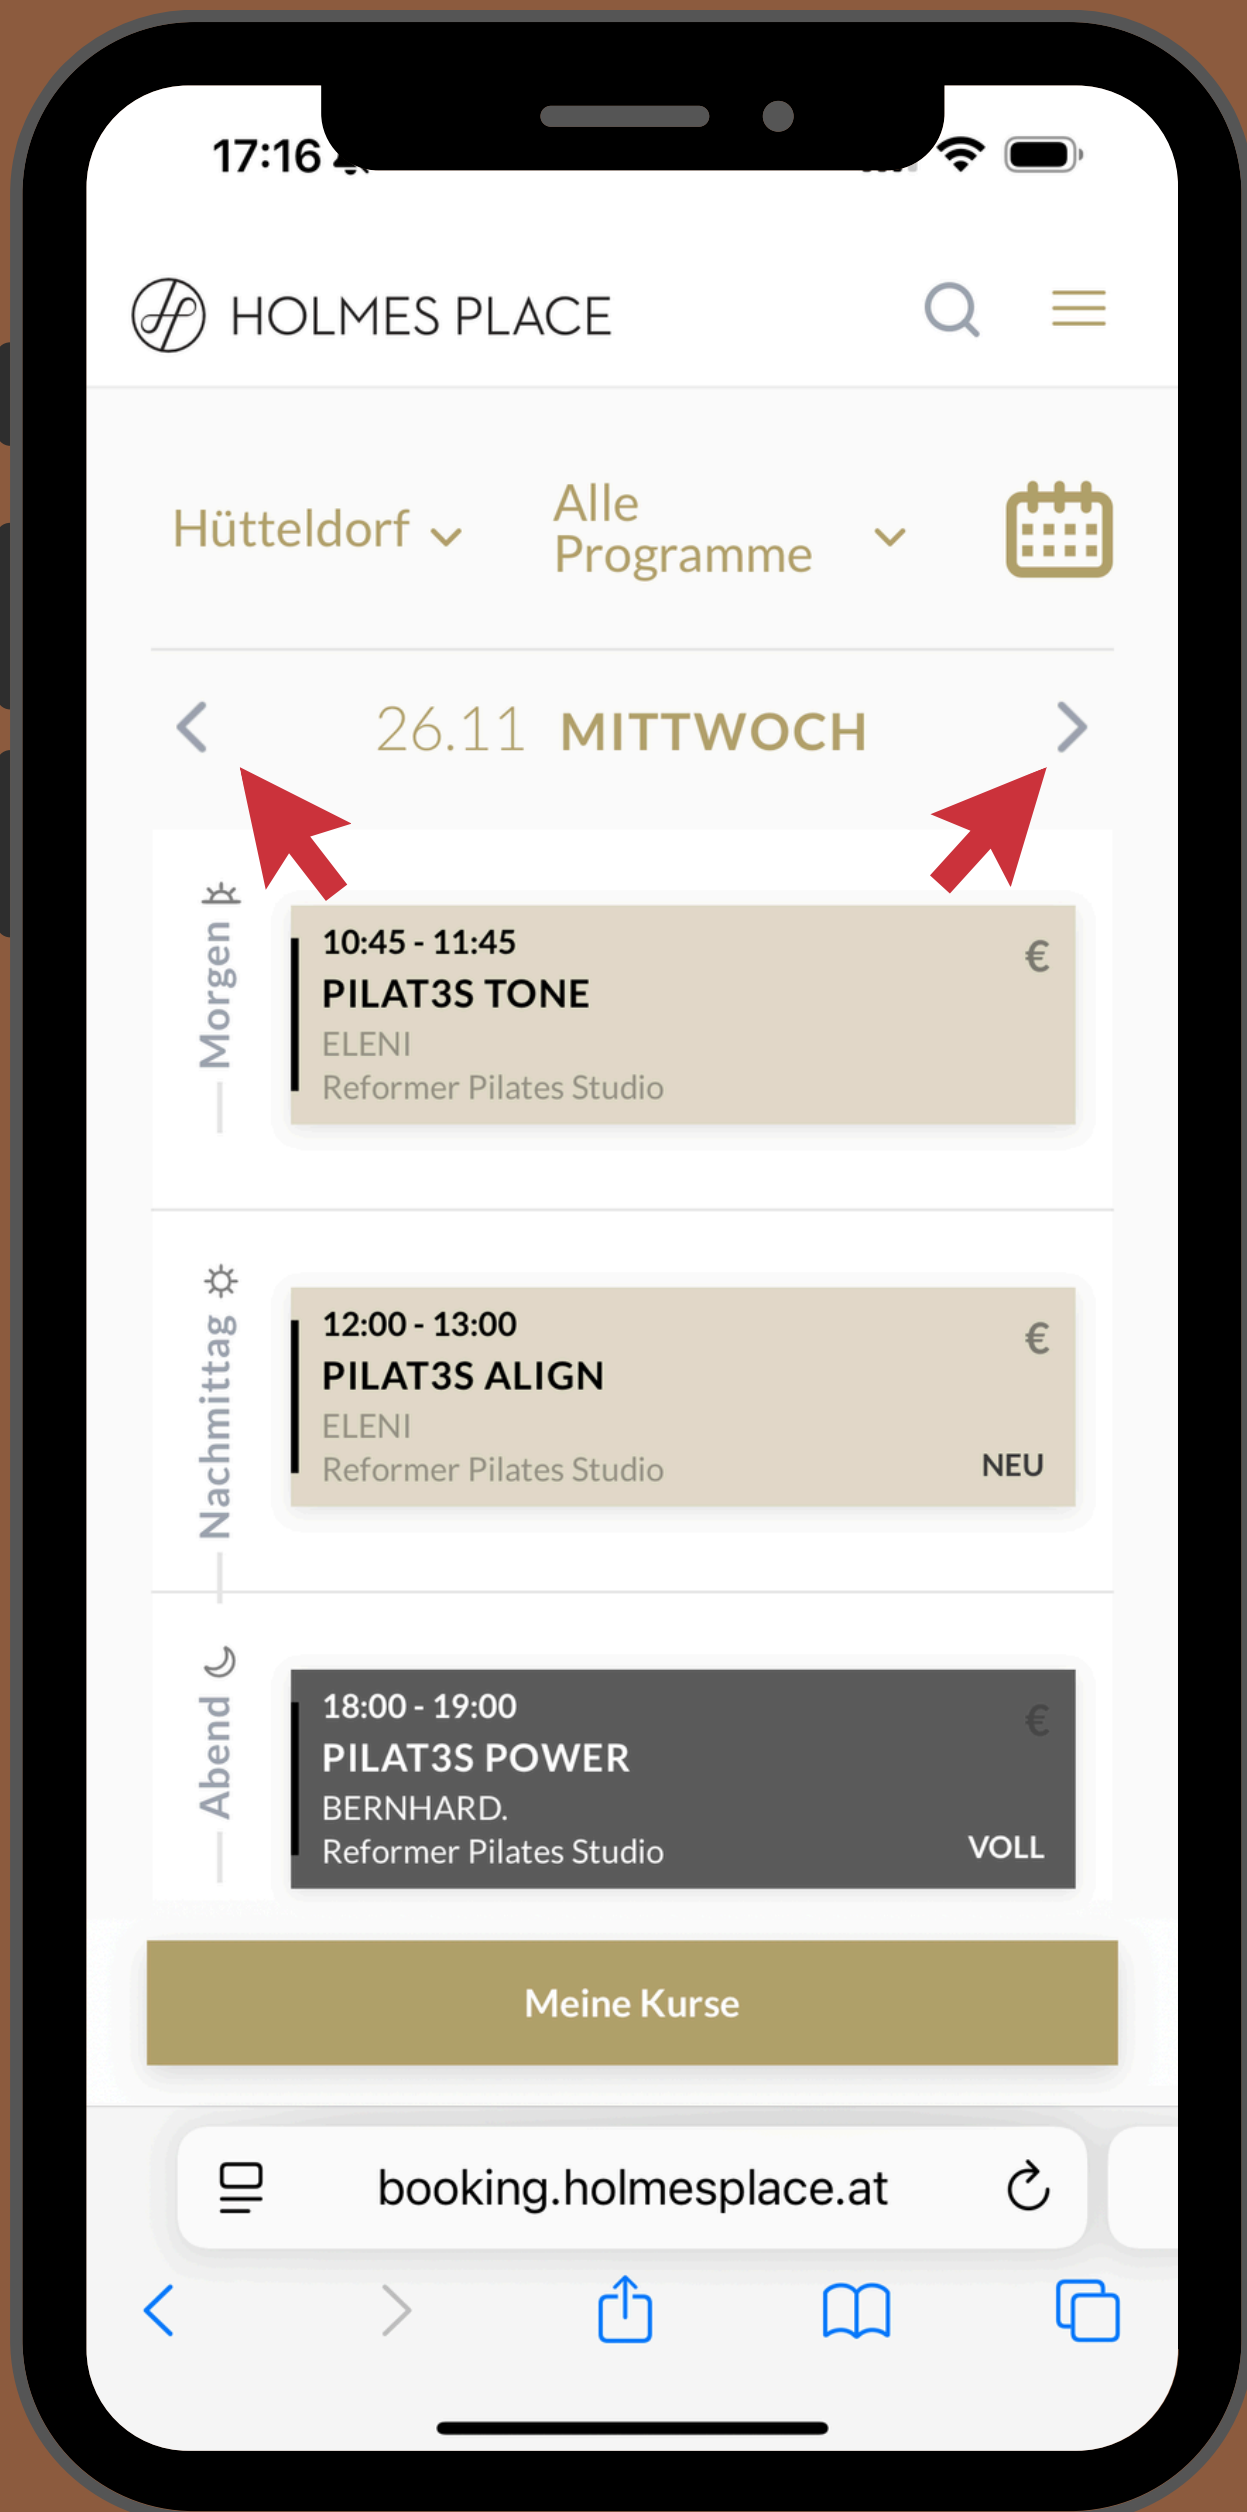

Security code

3 digits

 Pay €68.00

booking.holmesplace.at

This is where you can change the club.

This is where you can change the date.

Tap the arrows to change the day.

Rotate your phone if you wish to see the full week.