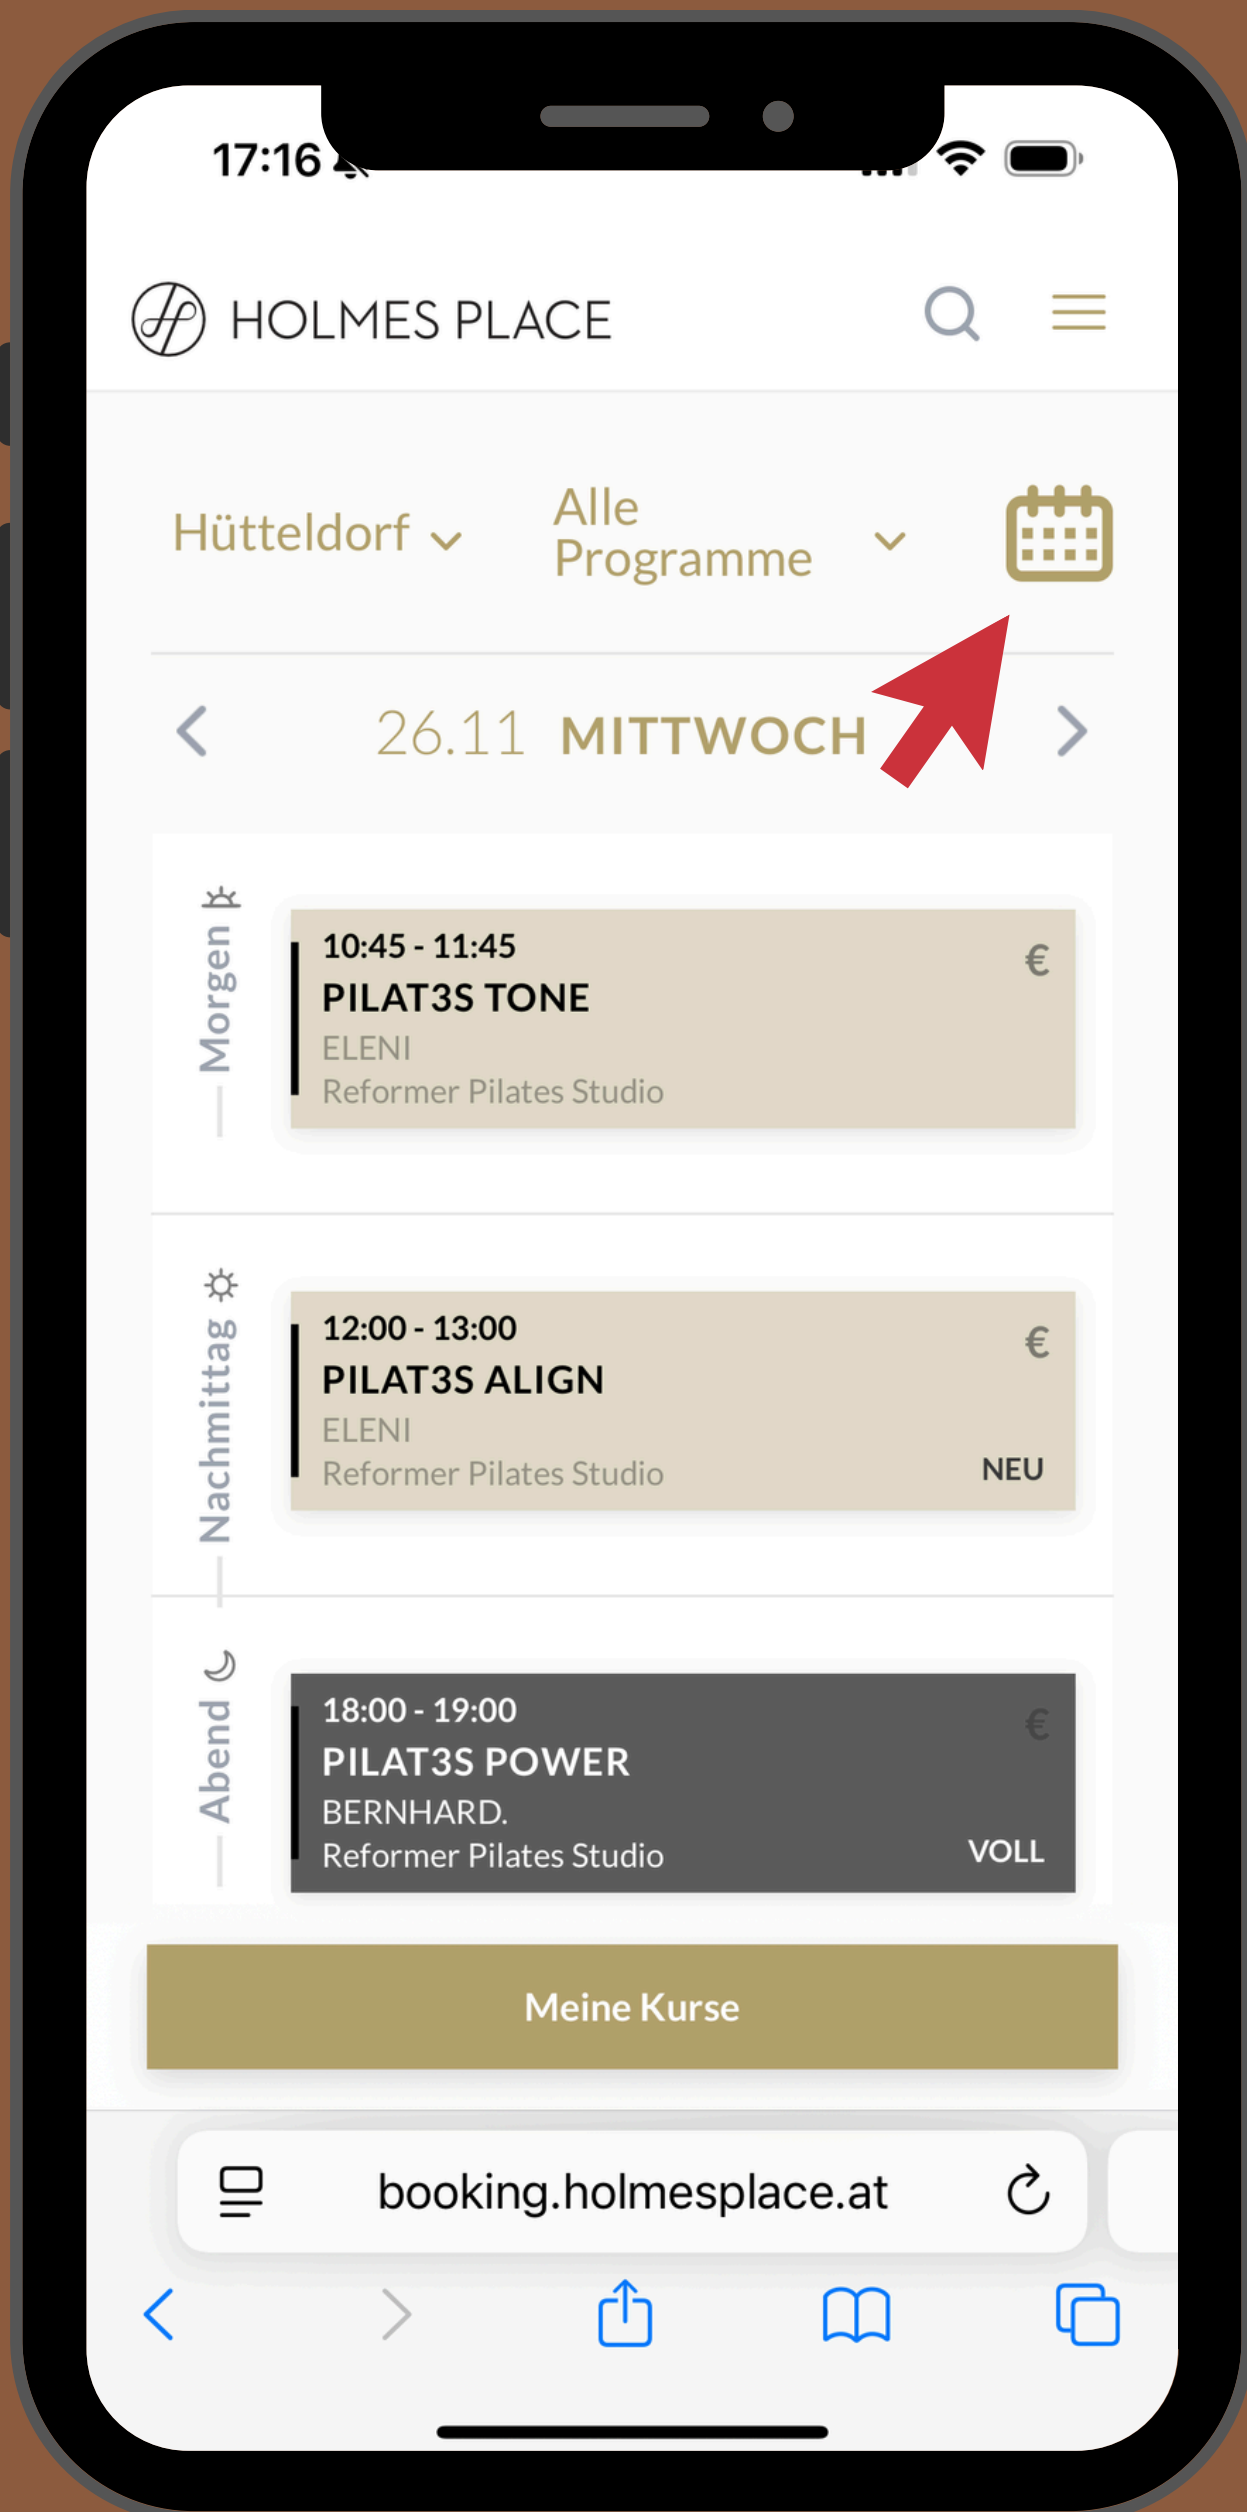

Security code

3 digits

 Pay €68.00

booking.holmesplace.at

This is where you can change the club.

This is where you can change the date.

Tap the arrows to change the day.

Rotate your phone if you wish to see the full week.