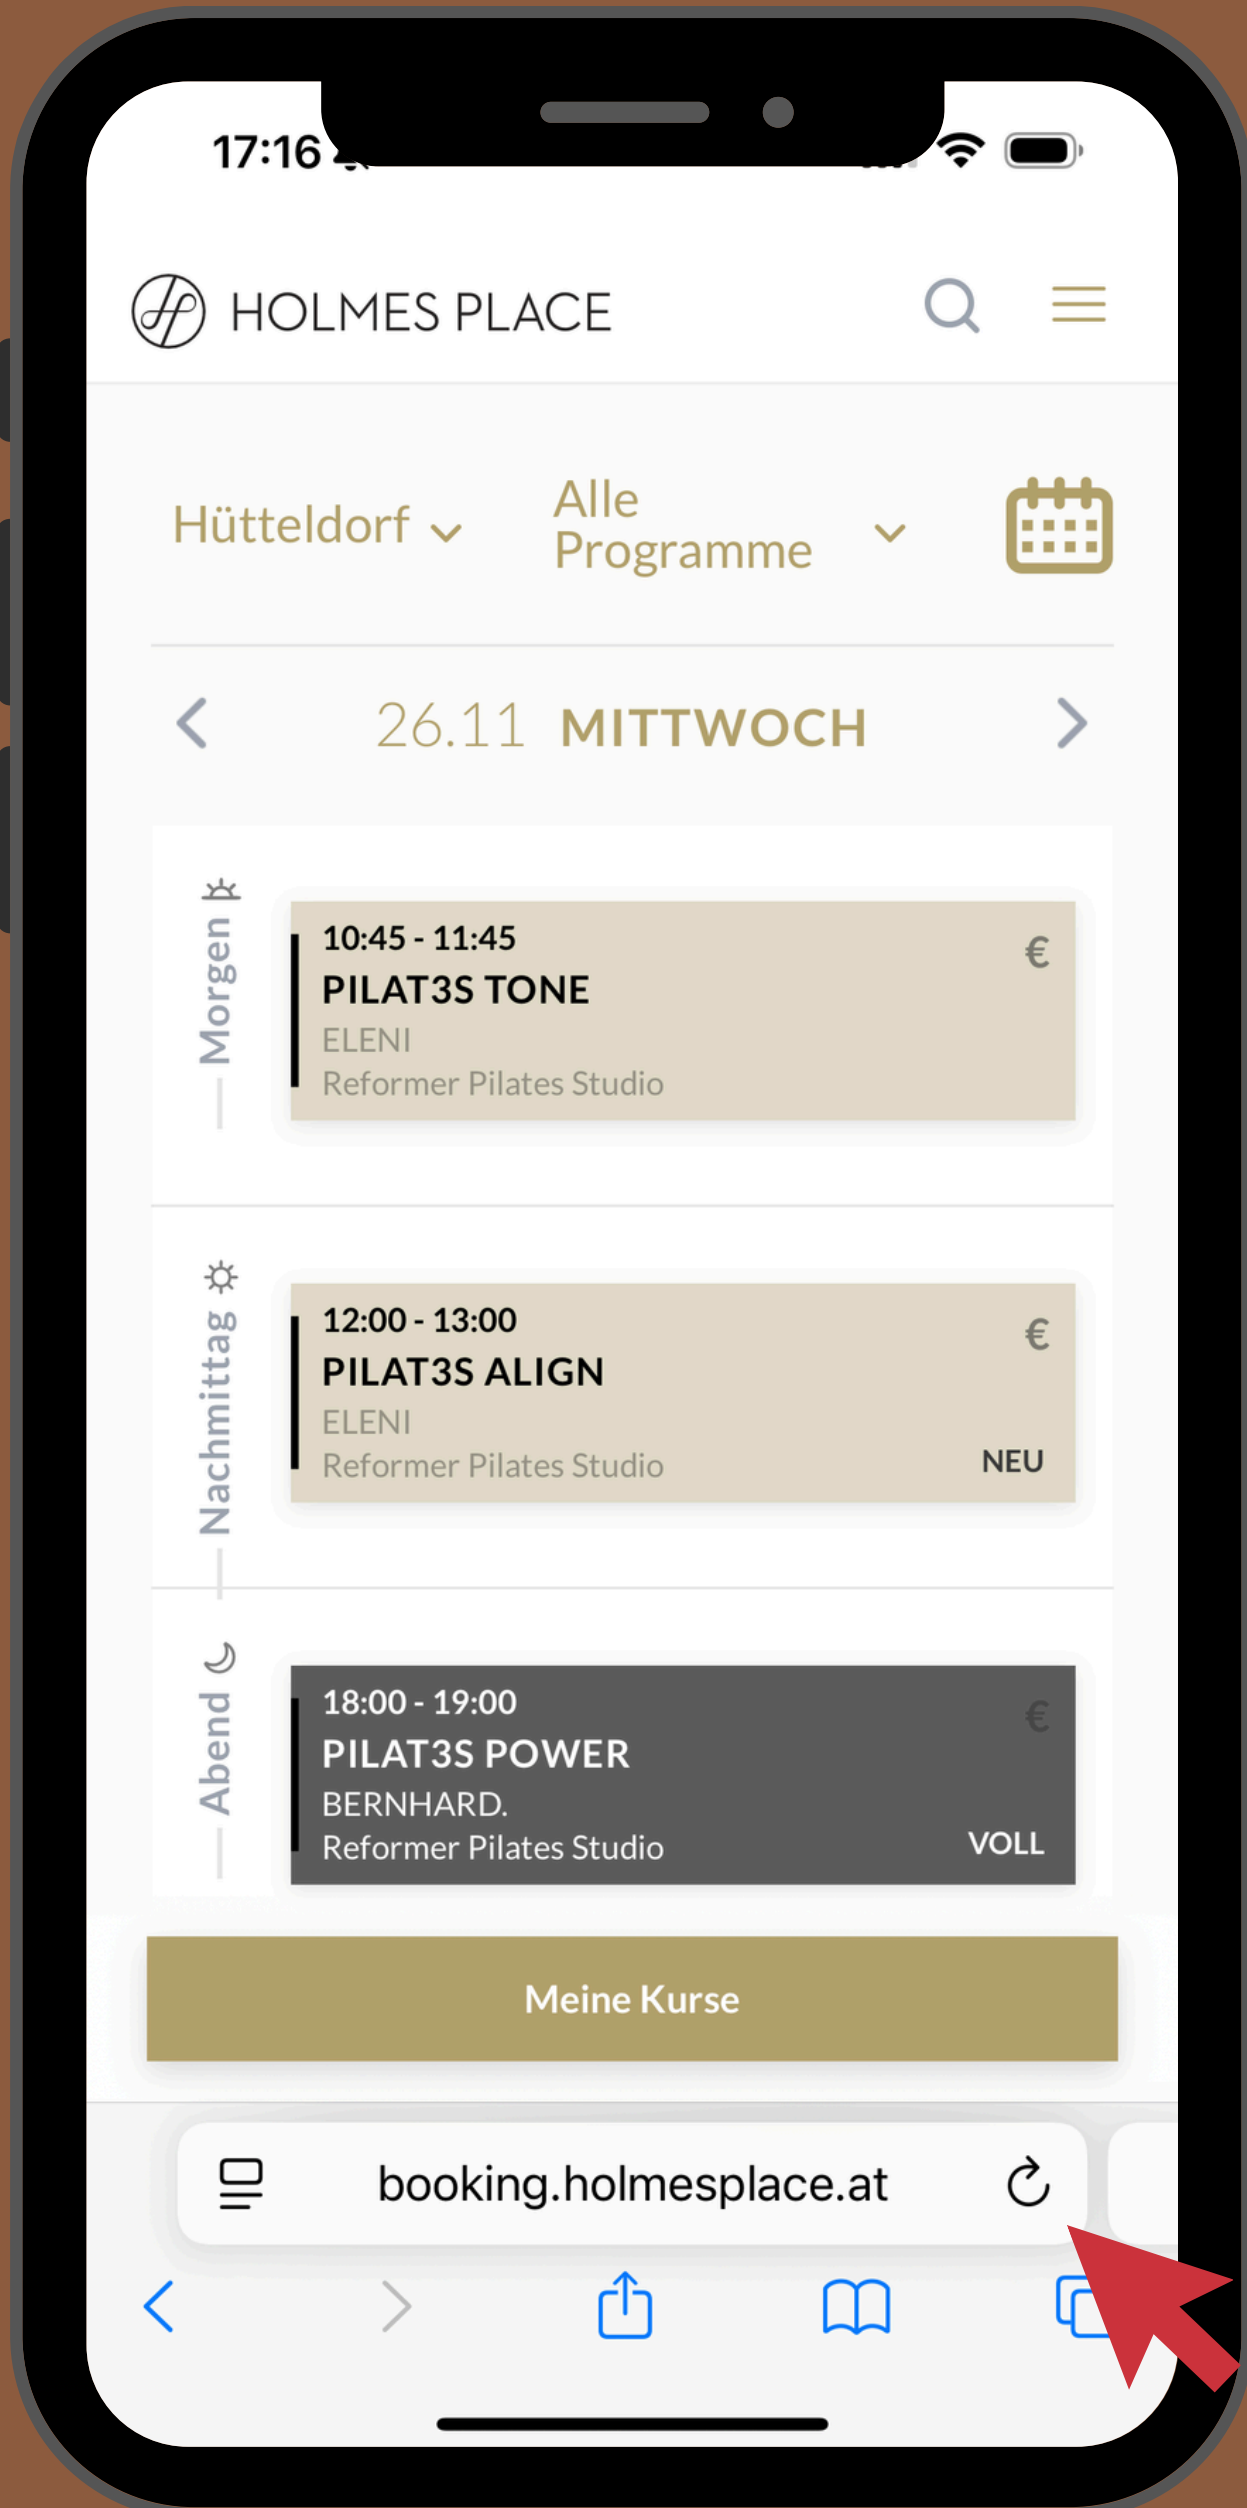

If you experience any issues, please refresh the website.