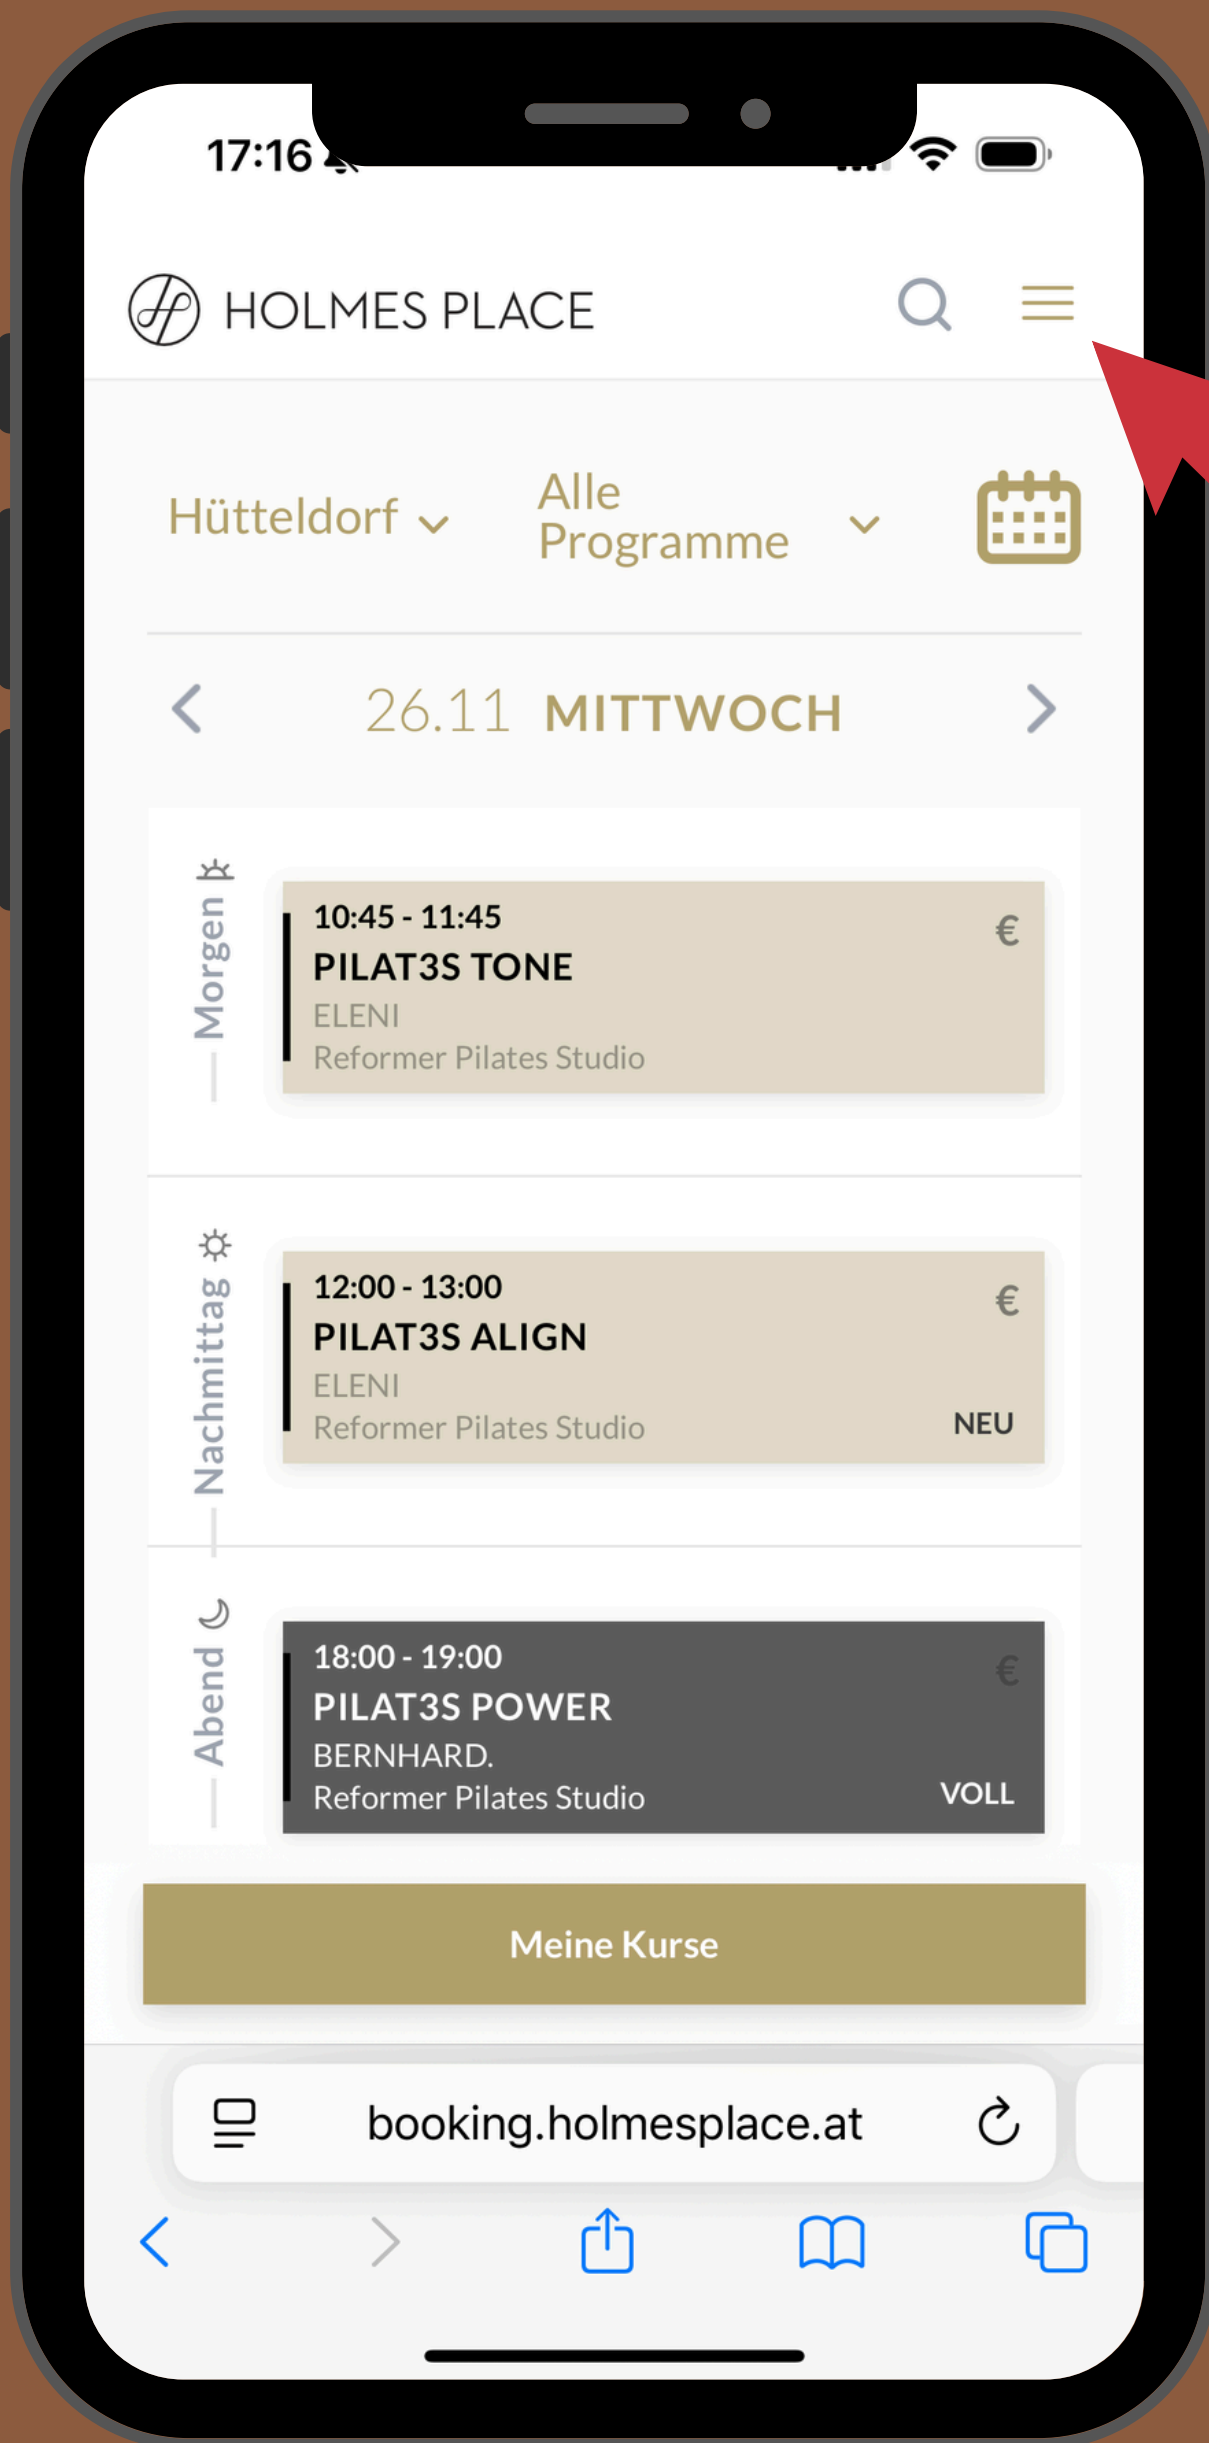

FALLS SIE
ZUSÄTZLICHE
UNTERSTÜTZUNG
BENÖTIGEN,
FINDEN SIE DIE
FAQ ZU PILAT3S
[HIER.](#)

HOLMES PLACE

GROUP
FITNESS
BOOKING
SYSTEM

You can access the Booking System either through the app or directly via [THIS](#) website link.

Click here the very first time and register!

IMPORTANT:

*Members must sign up
& sign in using the
email address that is
saved on the Holmes
Place member profile!*

After your very first sign-up,
you can always log in here.

If need be, you can retrieve your password by clicking here.

Open the menu.

This is where you need to click if you want to purchase PILAT3S sessions.

HOLMES PLACE

17:31

Paket kaufen

PILAT3S
REFORMER
TRIAL X 3 NON
MEMBER